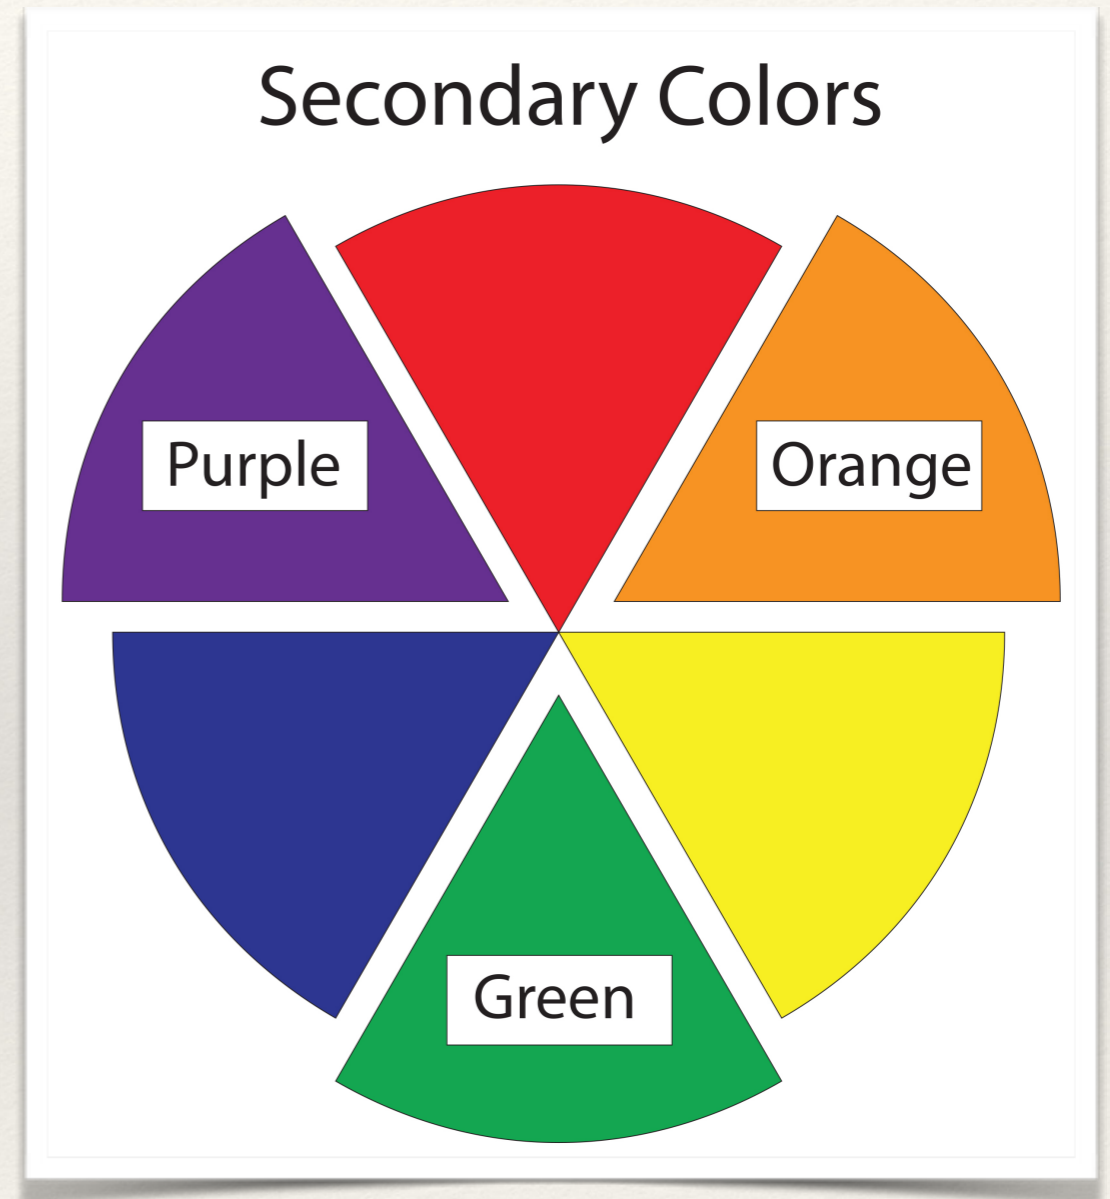

Graphic Design One S1

Elements of Art - Color Exercise

What will I learn today?

Open Adobe Photoshop

Open and Edit an image

Use the Magic Wand Tool

Illustrate Primary and Secondary colors

What is Adobe Photoshop?

- ❖ Software that is the industry standard in digital arts

What are Primary Colors?

- ❖ PRIMARY COLORS are Red, yellow and blue

What are Secondary Colors?

- ❖ Secondary Colors are Purple, orange and green

Now Photoshop.