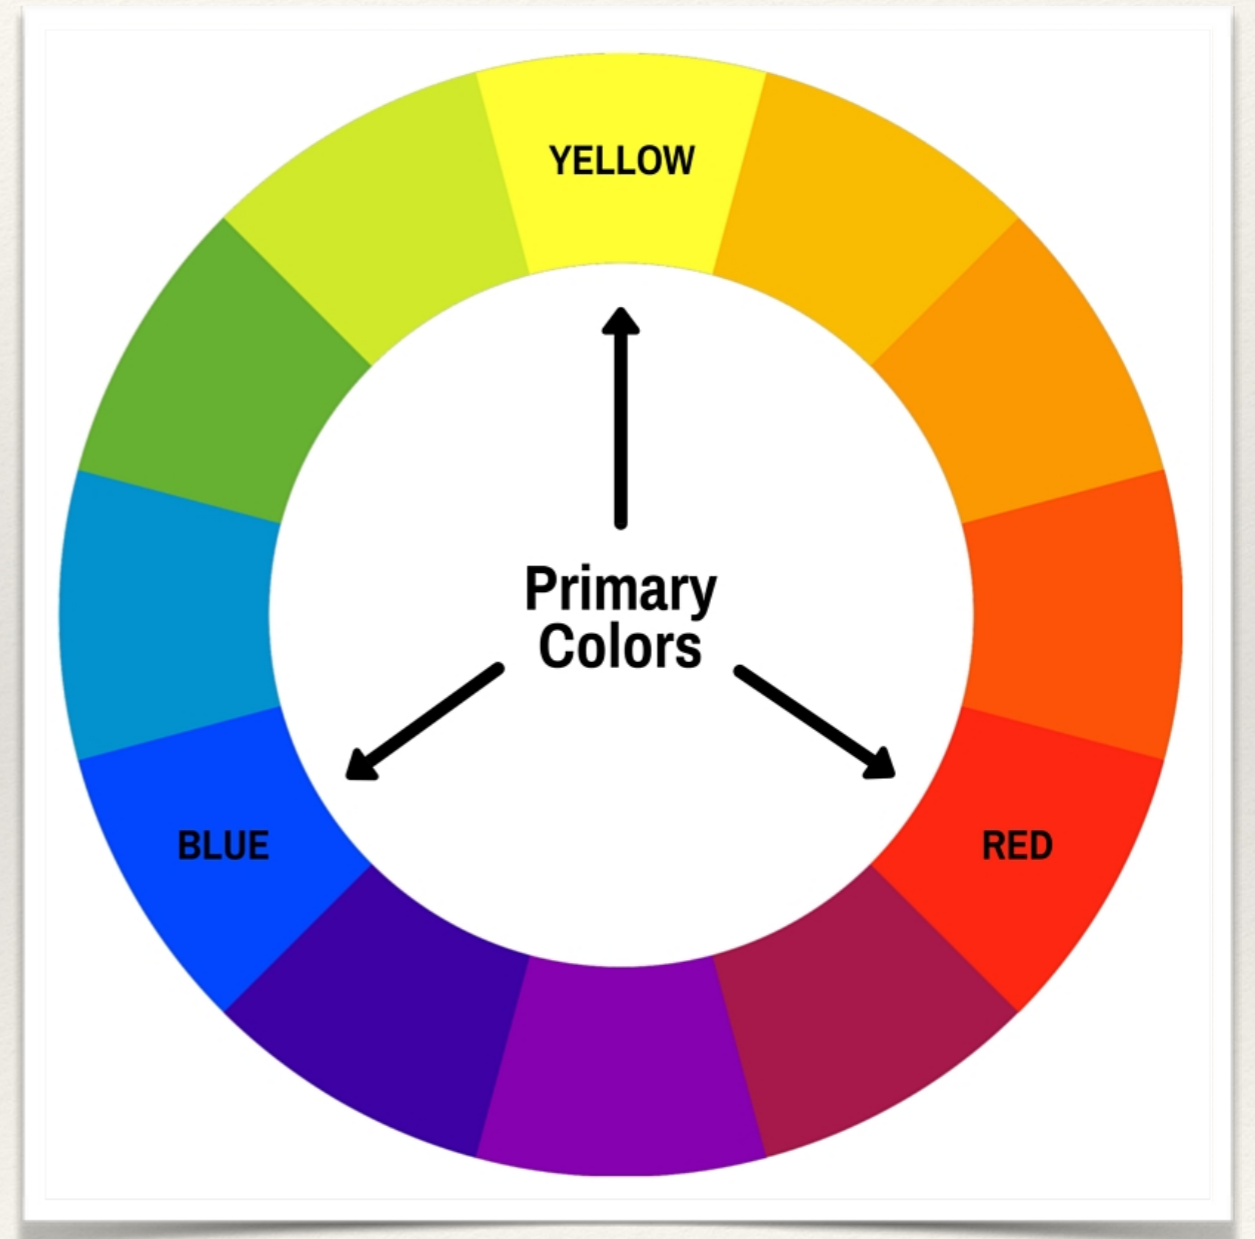

Graphic Design One S1

Elements of Art - Color Exercise

What will I learn today?

Open Adobe Photoshop

Open and Edit an image

Use the Magic Wand Tool

Illustrate Primary and Secondary colors

What is Adobe Photoshop?

- ❖ Software that is the industry standard in digital arts

What are Primary Colors?

- ❖ PRIMARY COLORS are Red, yellow and blue

What are Secondary Colors?

- ❖ Secondary Colors are Purple, orange and green