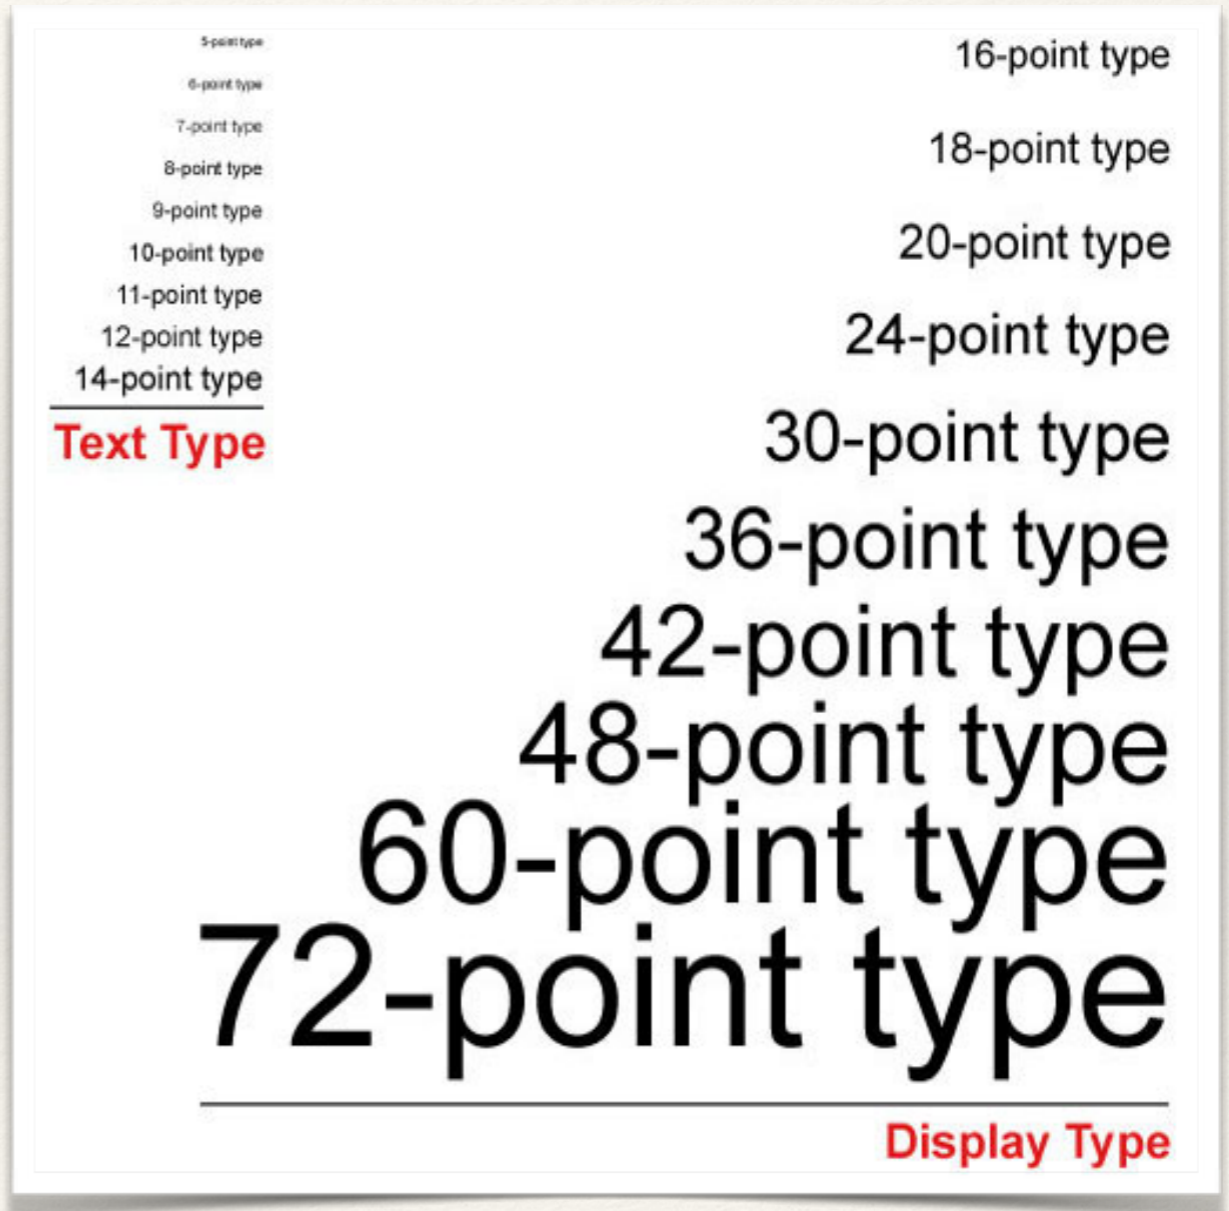

- ❖ The amount of spacing between two letters

Leading

- ❖ Leading refers to the distance between the baselines of successive lines of type

Type Size

- ❖ The size of characters or letters that are printed or shown on a screen

Type Weight

- ❖ relative darkness of the characters of a type font resulting from the relative thickness of the strokes, expressed as light, bold, extrabold, etc

Typography
Typography
Typography
Typography
Typography